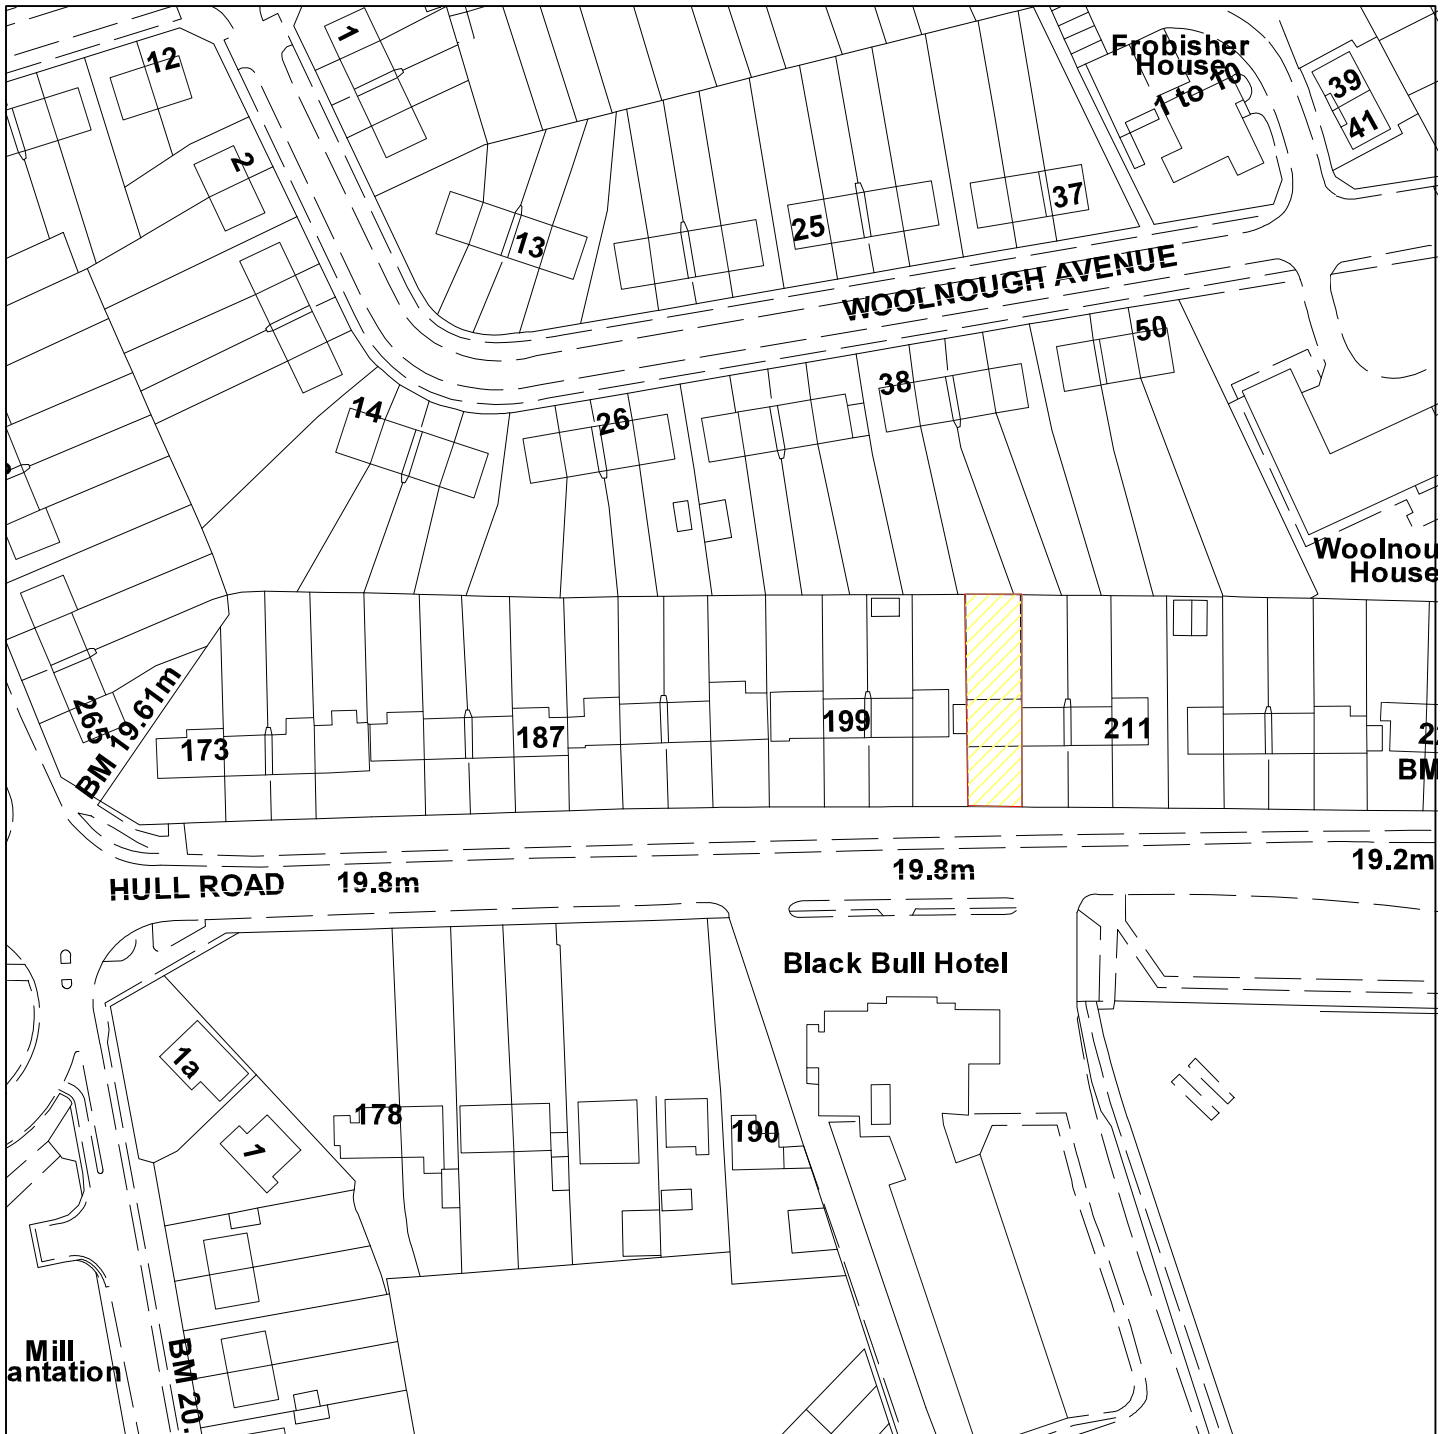

205 Hull Road

08/01845/FUL

Scale : 1:1250

Reproduced from the Ordnance Survey map with the permission of the Controller of Her Majesty's Stationery Office © Crown Copyright 2000.

Unauthorised reproduction infringes Crown Copyright and may lead to prosecution or civil proceedings.